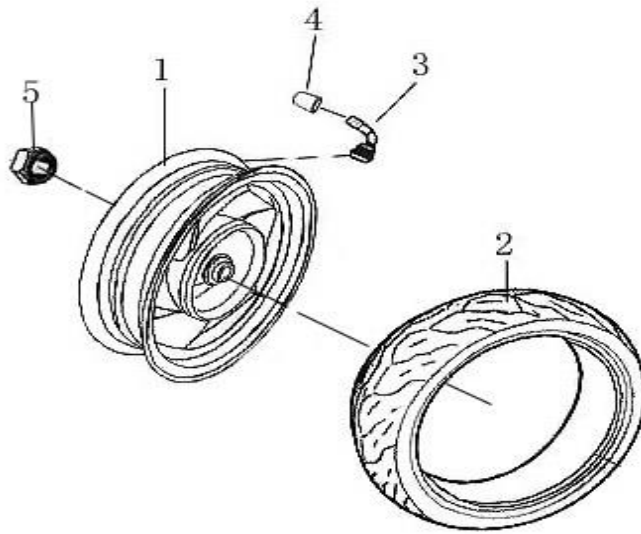

图 11	后轮	Model	JONWAY 50QT-21B
Draft 11	REAR WHEEL	Part No.	YYSG05011000

NO.	Part NO.	Description
1	YYSG05011001	Rim, Rear Wheel3.50×12
2	YYSG05011002	Tyre, Rear Wheel 4.00-12
3	YYSG05011003	Tubeless Valve
4	YYSG05011004	Cap, Tubeless Valve
5	GB/T6184-M16	Lock Nut, M16