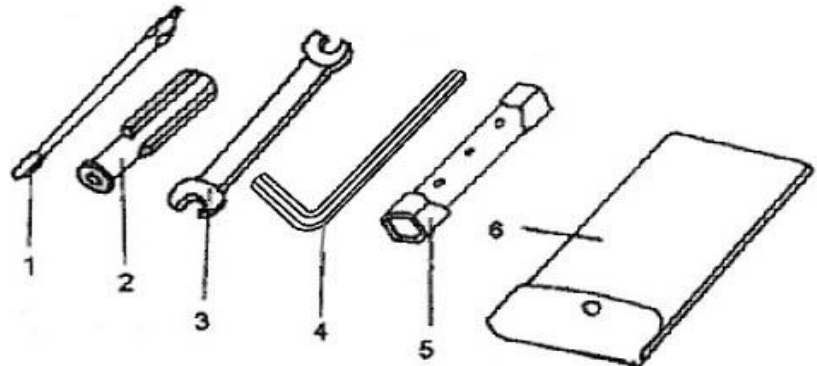

图 26	随车工具	Model	JONWAY 50QT-21B
Draft 26	TOOLS ASSY	Part No.	YYPT05026000

NO.	Part NO.	Description
1	YYPT05026001	Double Ended Screw Driver
2	YYPT05026002	Screw Driver Socket
3	YYPT05026003	Double Ended Spanner 8-10
4	YYPT05026004	Inner Hex Spanner
5	YYPT05026005	Spark Plug Socket
6	YYPT05026006	Tools Bag