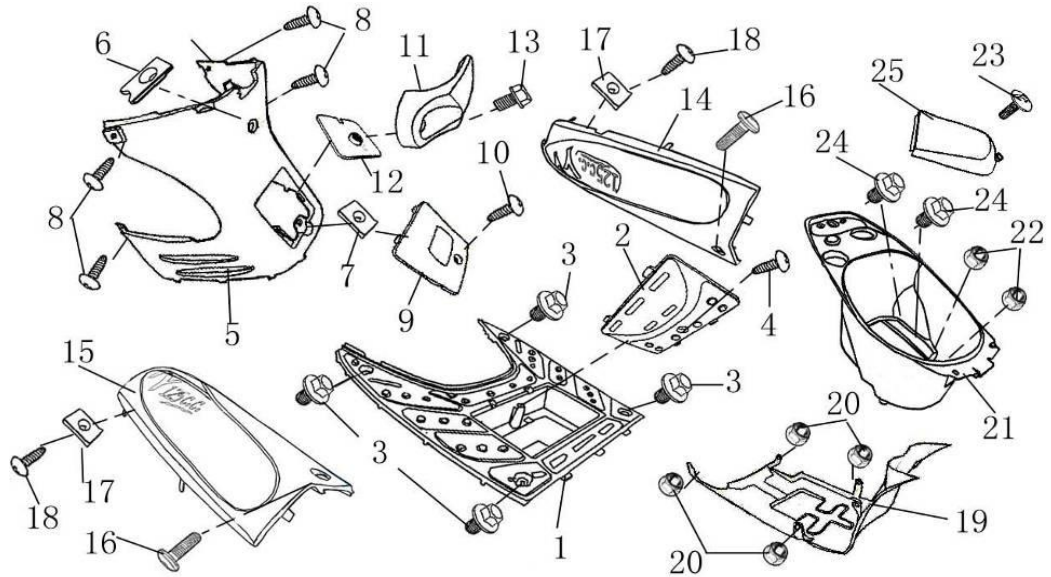

图 15	脚踏底板/置物箱/置物箱前罩	Model	JONWAY 50QT-21B
Draft 15	FOOTREST, LUGGAGE CABINET & ITS FRONT COVER	Part No.	YYSG0505000

NO.	Part NO.	Description
1	YYSG05050001	Footrest Base Panel
2	YYSG05050002	Cover, Battery
3	GB/T9074.14-M6×20	Hex Bolt with Washer, M6×20
4	GB/T845-ST4.8×12	Screw, Tapping ST4.8×12
5	YYSG05050003	Front Cover, Luggage Cabinet
6	YYSG05050004	Clamp, M6
7	YYSG05050005	Clamp, 4.2mm
8	GB/T845-ST4.8×12	Screw, Tapping ST4.8×12
9	YYSG05050006	Cap, Front Cover, Luggage Cabinet
10	GB/T845-ST4.8×16	Screw, Tapping ST4.8×16
11	YYSG05050007	Hook, Helmet
12	YYSG05050008	Fixing Plate, Helmet Hook
13	GB/T5789-M6×16	Flange Bolt, M6×16
14	YYSG05050009	Left Cover
15	YYSG05050010	Right Cover
16	GB/T818-M6×16	Screw, M6×16
17	YYSG05050011	Clamp, 4.2mm
18	GB/T845-ST4.8×16	Screw, Tapping ST4.8×16
19	YYSG05050012	Fender, Frame
20	GB/T6177.1-M6	Flange Nut, M6
21	YYSG05050013	Luggage Cabinet
22	GB/T6177.1-M6	Flange Nut, M6
23	YYSG05050014	Screw, M6×16
24	GB/T9074.14-M6×16	Bolt with Washer, M6×16
25	YYSG05050015	Inner Cap, Luggage Cabinet