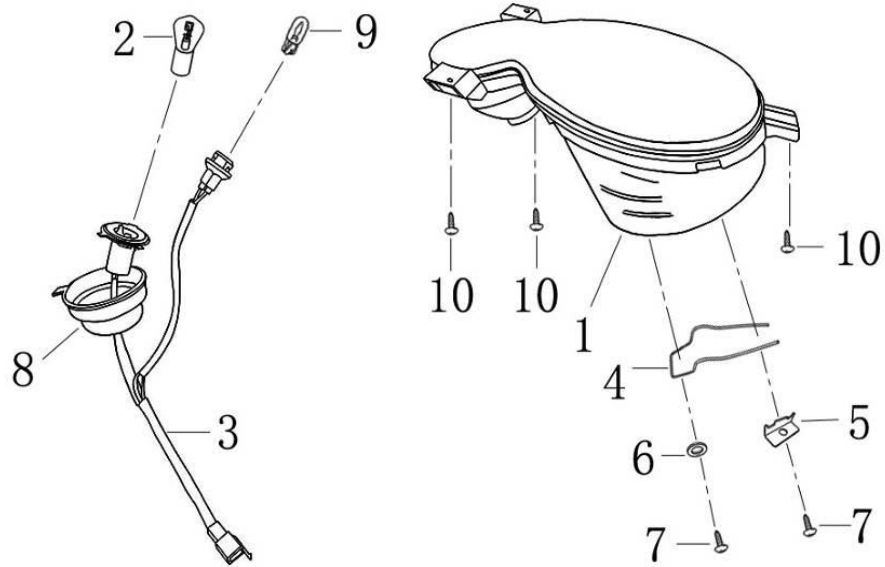

图 22	前照灯	Model	JONWAY 50QT-21B
Draft 22	HEADLIGHT	Part No.	YYSG05022000

NO.	Part NO.	Description
1	YYSG005022001	Headlight Comp
2	YYSG005022002	Bulb, Headlight 12V35W/35W
3	YYSG005022003	Wire Cable, Headlight
4	YYSG005022004	Card
5	YYSG005022005	Washer
6	GB/T95- φ5	Plain Washer, φ5
7	GB/T845-ST4.2×10	Screw, Tapping ST4.2×10
8	YYSG005022006	Position Light
9	YYSG005022007	Bulb, Position Light 12V 3W
10	GB/T845-ST4.2×12	Screw, Tapping ST4.2×12