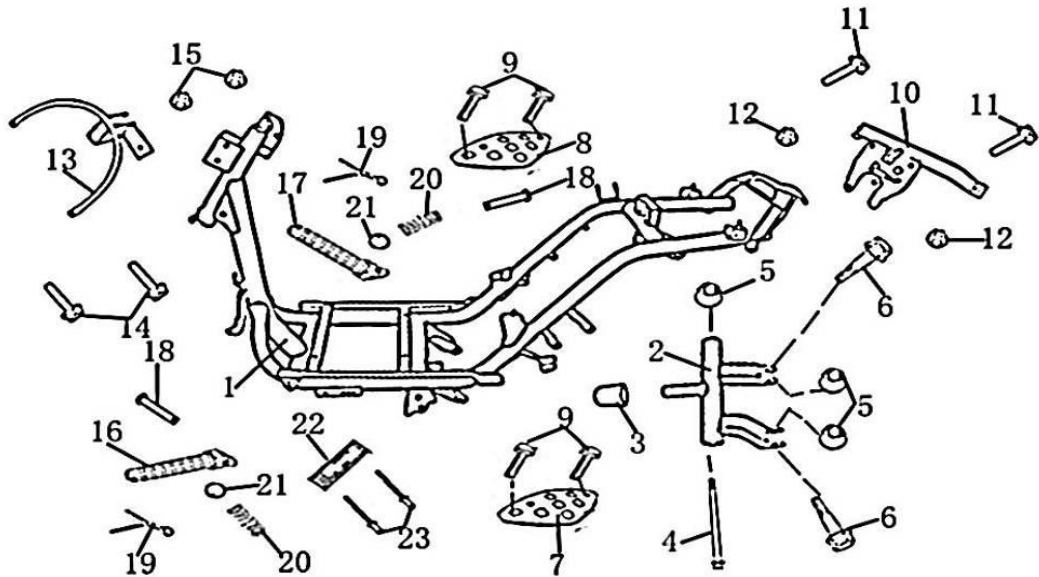

JONWAY 50QT-21B PARTS CATALOGUE

图 1	消声器(铝筒)	Model	JONWAY BRAVER 50
Draft 1	EXHAUST MUFFLER	Part No.	YYB950QT01000

1	YYB950QT-2-01001	Pipe, Exhaust Muffler
2	YYB950QT-2-01002	Front Tube, Exhaust Muffler
3	YYB950QT-2-01003	Washer, Exhaust Outlet
4	GB/T93-φ6	Washer φ6
5	YYB950QT-2-01004	Cap Nut, M6
6	YYB950QT-2-01005	Asbestos Gasket, Muffler
7	GB/T5789-M8×16	Flange Bolt, M8×16
8	YYB950QT-2-01006	Fixing Ring, Muffler
9	YYB950QT-2-01007	Rubber Cushion Strip, Muffler Fixing Ring
10	YYB950QT-2-01008	Connecting Plate, Engine
11	GB/T5789-M8×40	Flange Bolt, M8×40
12	GB/T5789-M8×50	Flange Bolt, M8×50

8	GB/T5787-M6×12	Flange Bolt, M6×12
9	GB/T95-φ6	Plain Washer, φ6
10	GB/T93-φ6	Spring Washer, φ6

图 2	车架	Model	JONWAY 50QT-21B
Draft 2	FRAME	Part No.	YYSG05002000

NO.	Part NO.	Description
1	YYSG05002001	Frame
2	YYSG05002002	Engine Mount
3	YYSG05002003	Cushioning Rubber, Engine Mount
4	YYSG05002004	Engine Mount Bolt, M10×1.25×280
5	GB/T6187.2-M10×1.25	Lock Nut, M10×1.25
6	GB/T5789-M10×1.25×60	Flange Bolt, M10×1.25×60
7	YYSG05002006	L. Iron Decorating Cover, Frame
8	YYSG05002007	R. Iron Decorating Cover, Frame
9	GB/T822-M6×12	Screw, M6×12
10	YYSG05002009	Holder, Seat Lock
11	GB/T5789-M6×16	Bolt, M6×16
12	GB/T6177.1-M6	Nut, M6
13	YYSG05002010	Bracket, Horn
14	GB/T5789-M6×30	Bolt, M6×30
15	GB/T6177.1-M6	Nut, M6
16	YYSG05002011	Left Footrest
17	YYSG05002012	Right Footrest
18	YYSG05002013	Footrest Pin
19	YYSG05002014	Clip Pin, Footrest Pin
20	YYSG05002015	Return Spring, Footrest
21	YYSG05002016	Steel Ball, Footrest
22	YYSG05002017	Statutory Inscription Plate
23	GB/T12615	Rivet, Statutory Inscription Plate