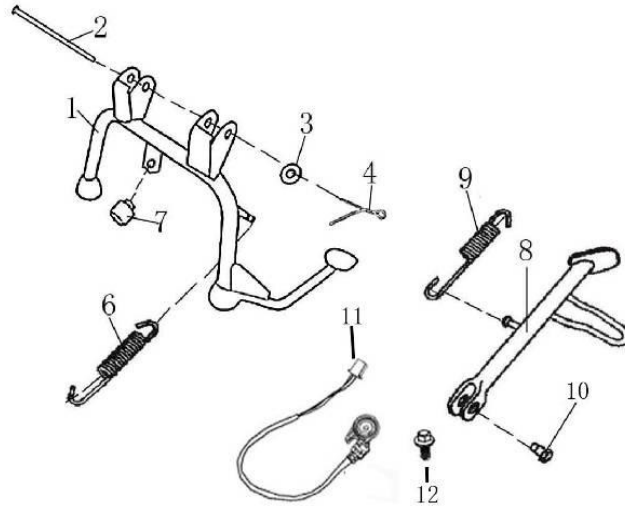

8	GB/T5787-M6×12	Flange Bolt, M6×12
9	GB/T95-φ6	Plain Washer, φ6
10	GB/T93-φ6	Spring Washer, φ6

图 2	车架	Model	JONWAY 50QT-21B
Draft 2	FRAME	Part No.	YYSG05002000

NO.	Part NO.	Description
1	YYSG05002001	Frame
2	YYSG05002002	Engine Mount
3	YYSG05002003	Cushioning Rubber, Engine Mount
4	YYSG05002004	Engine Mount Bolt, M10×1.25×280
5	GB/T6187.2-M10×1.25	Lock Nut, M10×1.25
6	GB/T5789-M10×1.25×60	Flange Bolt, M10×1.25×60
7	YYSG05002006	L. Iron Decorating Cover, Frame
8	YYSG05002007	R. Iron Decorating Cover, Frame
9	GB/T822-M6×12	Screw, M6×12
10	YYSG05002009	Holder, Seat Lock
11	GB/T5789-M6×16	Bolt, M6×16
12	GB/T6177.1-M6	Nut, M6
13	YYSG05002010	Bracket, Horn
14	GB/T5789-M6×30	Bolt, M6×30
15	GB/T6177.1-M6	Nut, M6
16	YYSG05002011	Left Footrest
17	YYSG05002012	Right Footrest
18	YYSG05002013	Footrest Pin
19	YYSG05002014	Clip Pin, Footrest Pin
20	YYSG05002015	Return Spring, Footrest
21	YYSG05002016	Steel Ball, Footrest
22	YYSG05002017	Statutory Inscription Plate
23	GB/T12615	Rivet, Statutory Inscription Plate

图 3	主支架/侧支架	Model	JONWAY 50QT-21B
Draft 3	MAIN / SIDE STAND	Part No.	YYSG05003000

NO.	Part NO.	Description
1	YYSG05003001	Main Stand Assy
2	YYSG05003002	T-Collar, Main Stand
3	GB/T97-φ8	Plain Washer, φ8
4	GB/T91M1.2	Clip Pin
6	YYSG05003003	Side Spring, Main Stand
7	YYSG05003005	Retainer Rubber, Main Stand
8	YYSG05003006	Side Stand Assy
9	YYSG05003007	Spring, Side Stand
10	YYSG05003009	Bolt, Side Stand
11	YYSG05003010	
12	GB/T6177 M6	Flange Nut, M6×16

NO.	Part NO.	Description
1	YYSG05005001	Handle Comp
2	GB/T6187.1-M10	Flange Lock Nut, M10
3	GB/T5789-M10×50	Flange Lock Bolt, M10×50
4	YYSG05005002	Cover Case, Handle Comp
5	YYSG05005003	Case, Meter
6	GB/T845-ST4.2×12	Screw, Tapping ST4.2×12
7	GB/T818-M6×16	Bolt, M6×16
8	GB/T845-ST4.2×16	Screw, Tapping ST4.2×16