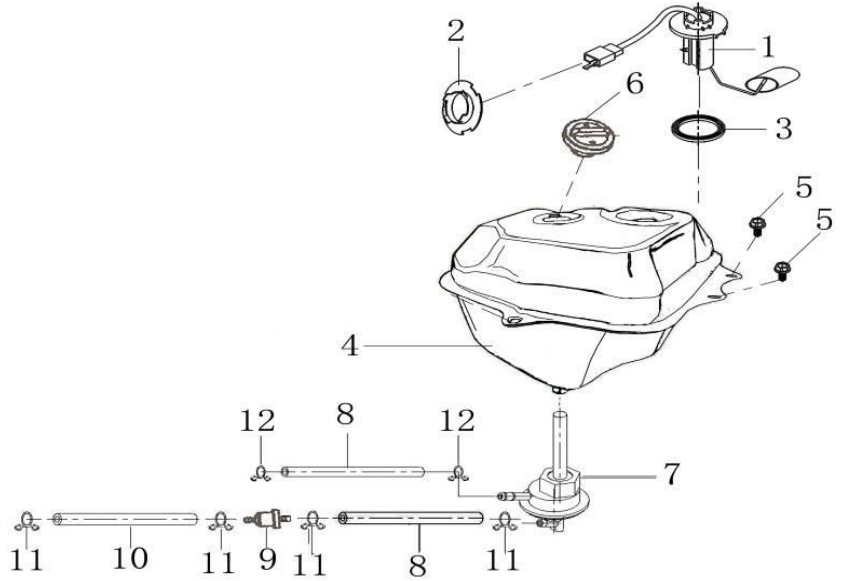

图 7	燃油箱	Model	JONWAY 50QT-21B
Draft 7	FUEL TANK	Part No.	YYSG05007000

NO.	Part NO.	Description
1	YYSG05007001	Fuel Level Sensor
2	YYSG05007002	Block Cap, Sensor
3	YYSG05007003	Oil Seal Gasket for Sensor
4	YYSG05007004	Fuel Tank Assy
5	GB/T5789-M6×16	Bolt, M6×16
6	YYSG05007005	Cap Assy, Fuel Tank
7	YYSG05007006	Fuel Valve Assy
8	YYSG05007007	Fuel Tube
9	YYSG05007008	Fuel Filter
10	YYSG05007009	Vacuum Air Tube
11	YYSG05007010	Clip, Fuel Tube φ5
12	YYSG05007011	Clip, Fuel Tube φ4