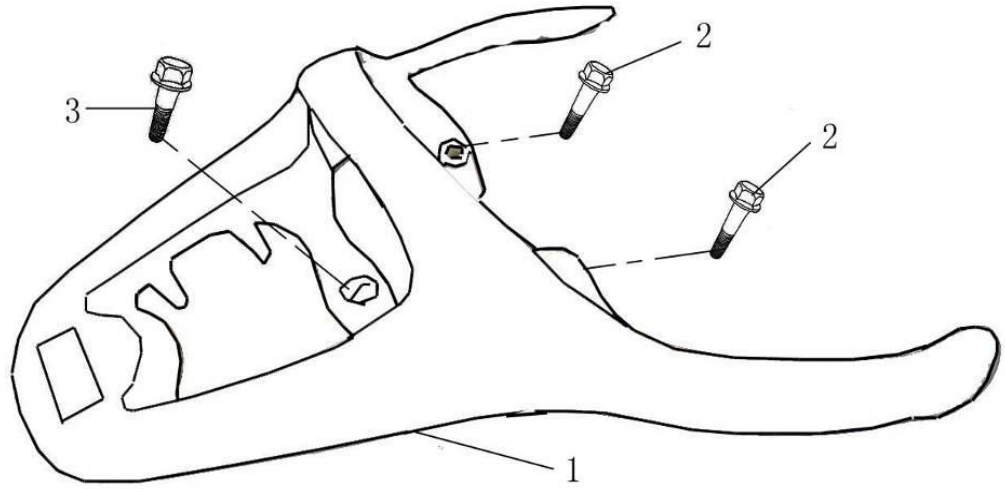

图 4	后货架	Model	JONWAY 50QT-21B
Draft 4	REAR BAGGAGE RACK	Part No.	YYSG05004000

NO.	Part NO.	Description
1	YYSG05004001	Baggage Rack
2	GB/T5789-M8×50	Flange Bolt,M8×50
3	GB/T5789-M8×38	Flange Bolt,M8×38