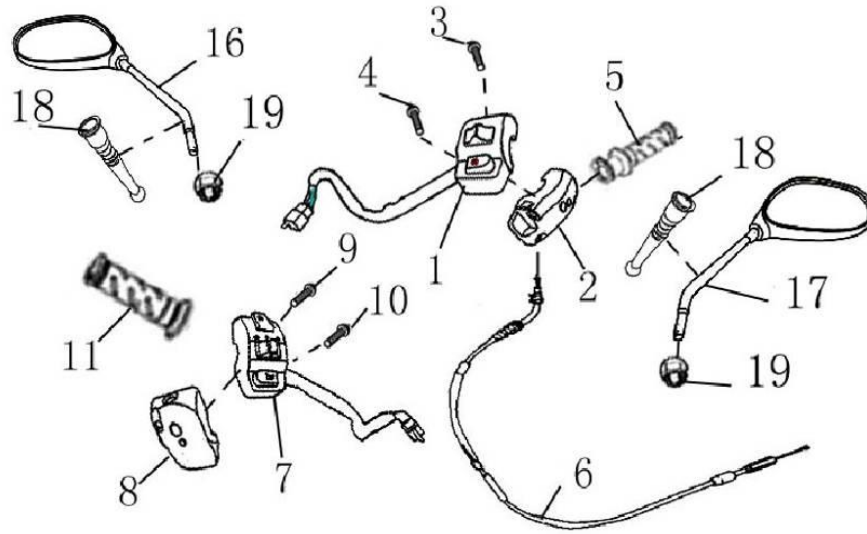

图 3	主支架/侧支架	Model	JONWAY 50QT-21B
Draft 3	MAIN / SIDE STAND	Part No.	YYSG05003000

NO.	Part NO.	Description
1	YYSG05003001	Main Stand Assy
2	YYSG05003002	T-Collar, Main Stand
3	GB/T97-φ8	Plain Washer, φ8
4	GB/T91M1.2	Clip Pin
6	YYSG05003003	Side Spring, Main Stand
7	YYSG05003005	Retainer Rubber, Main Stand
8	YYSG05003006	Side Stand Assy
9	YYSG05003007	Spring, Side Stand
10	YYSG05003009	Bolt, Side Stand
11	YYSG05003010	
12	GB/T6177 M6	Flange Nut, M6×16

NO.	Part NO.	Description
1	YYSG05005001	Handle Comp
2	GB/T6187.1-M10	Flange Lock Nut, M10
3	GB/T5789-M10×50	Flange Lock Bolt, M10×50
4	YYSG05005002	Cover Case, Handle Comp
5	YYSG05005003	Case, Meter
6	GB/T845-ST4.2×12	Screw, Tapping ST4.2×12
7	GB/T818-M6×16	Bolt, M6×16
8	GB/T845-ST4.2×16	Screw, Tapping ST4.2×16

图 6	操纵手把/后视镜/钢索/开关	Model	JONWAY 50QT-21B
Draft 6	HANDLEBAR, REAR VIEW MIRROR, CABLE & SWITCH	Part No.	YYSG05006000

NO.	Part NO.	Description
1	YYSG05006001	Switch Assy, R. Handlebar
2	YYSG05006002	Fixing Block, R. Handlebar Switch Assy
3	GB/T818-M5×25	Screw, M5×25
4	GB/T818-M5×20	Screw, M5×20
5	YYSG05006003	Rubber Grip, R. Handle(Throttle Control)
6	YYSG05006004	Throttle Cable
7	YYSG05006005	Switch Assy, L. Handlebar
8	YYSG05006006	Fixing Block, L. Handlebar Switch Assy
9	GB/T818-M5×25	Screw, M5×25
10	GB/T818-M5×20	Screw, M5×20
11	YYSG05006007	Rubber Grip, L. Handle
16	YYSG05006010	Rear View Mirror, L.
17	YYSG05006011	Rear View Mirror, R.
18	YYSG05006012	Rubber Cover, Rear View Mirror
19	GB/T6177.1-M8	Flange Nut, M8