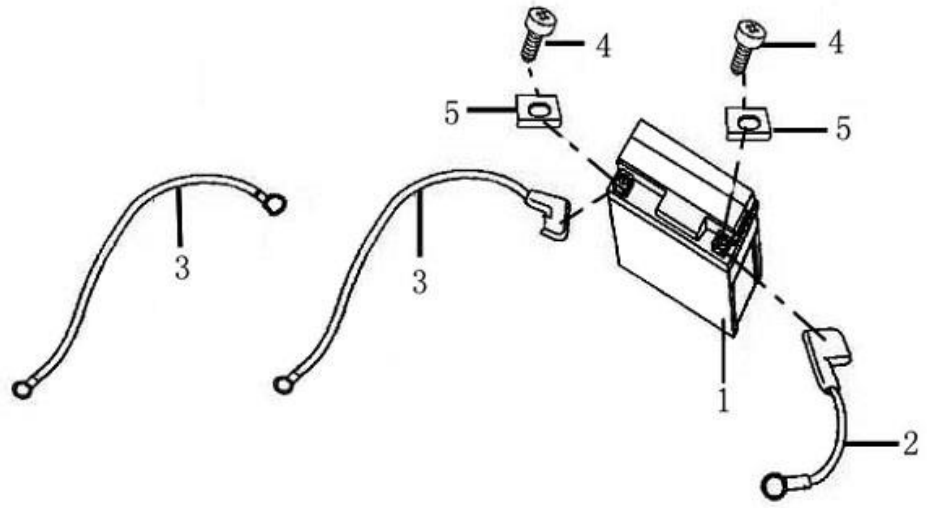

图 20	蓄电池	Model	JONWAY 50QT-21B
Draft 20	BATTERY	Part No.	YYSG05020000

NO.	Part NO.	Description
1	YYSG05020001	Battery 12V7AH
2	YYSG05020002	Cable, Positive Pole
3	YYSG05020003	Cable, Grounding
4	GB/T29.2-M6×10	Bolt, M6×10
5	YYSG05020004	Square Nut, M6