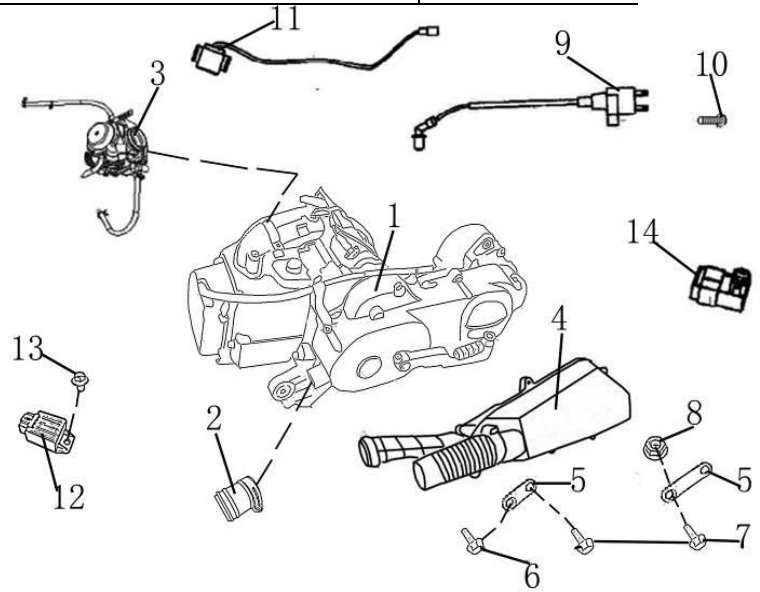

图 25	发动机总成/空滤器	Model	JONWAY 50QT-21B
Draft 25	ENGINE COMP & AIR CLEANER	Part No.	YYSG05025000

NO.	Part NO.	Description
1	YYSG05025001	Engine Assy
2	YYSG05025002	Air Inlet Pipe
3	YYSG05025003	Carburetor Assy
4	YYSG05025004	Air Cleaner Assy
5	YYSG05025005	Fixing Connecting Plate, Air Cleaner
6	GB/T5789-M6x30	Bolt, M6x30
7	GB/T5789-M6x16	Bolt, M6x16
8	GB/T6177.1-M6	Flange Nut, M6
9	YYPT05025006	Ignition Coil Assy
10	GB/T818-M6x25	Screw, M6x25
11	YYPT05025007	Starter Relay
12	YYPT05025008	Rectifier
13	GB/T5789-M6x16	Bolt, M6x16
14	YYPT05025009	CDI