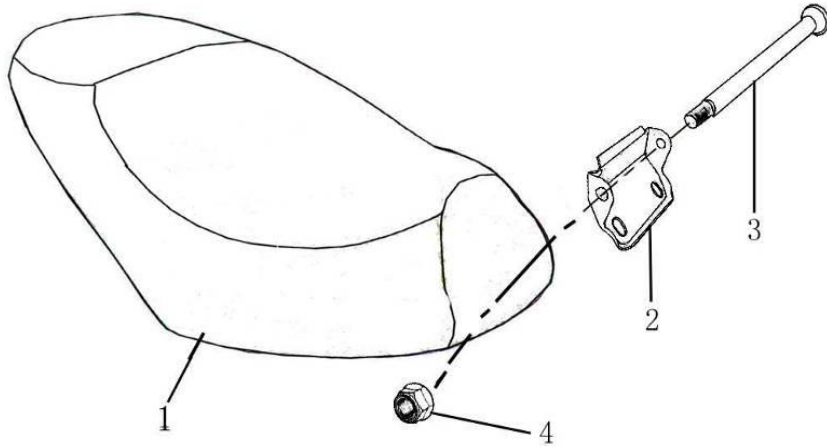

图 13	座垫	Model	JONWAY 50QT-21B
Draft 13	SEAT	Part No.	YYSG05013000

NO.	Part NO.	Description
1	YYSG05013001	Seat Assy
2	YYSG05013002	Holder, Seat
3	YYSG05013003	Axle Pin, Seat
4	GB/T6177.1-M6	Nut, M6