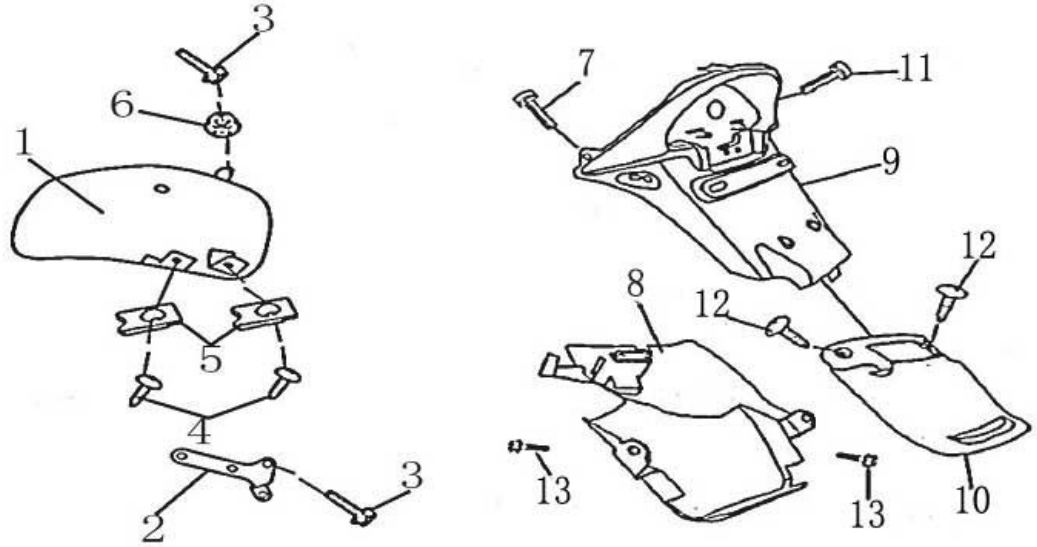

图 17	后轮挡泥板	Model	JONWAY 50QT-21B
Draft 17	REAR MUDGUARD	Part No.	YYSG05017000

NO.	Part NO.	Description
1	YYSG05017001	Rear Mudguard, Rear Wheel
2	YYSG05017002	Bracket, Rear Mudguard
3	GB/T5789-M6×30	Flange Bolt, M6×30
4	GB/T845-ST4.8×12	Screw, Tapping ST4.8×12
5	YYSG05016003	Clamp, 4.2mm
6	GB/T6177.1-M5	Flange Nut, M5
7	GB/T9074.14-M6×16	Hex Bolt with Washer, M6×16
8	YYSG05017004	Front, Rear Fender
9	YYSG05017005	Upper, Rear Fender
10	YYSG05017006	Lower, Rear Fender
11	GB/T9074.1-M6×16	Screw with Washer, M6×16
12	GB/T845-ST4.2×12	Screw, Tapping ST4.2×12
13	GB/T5789-M6×12	Flange Bolt, M6×12