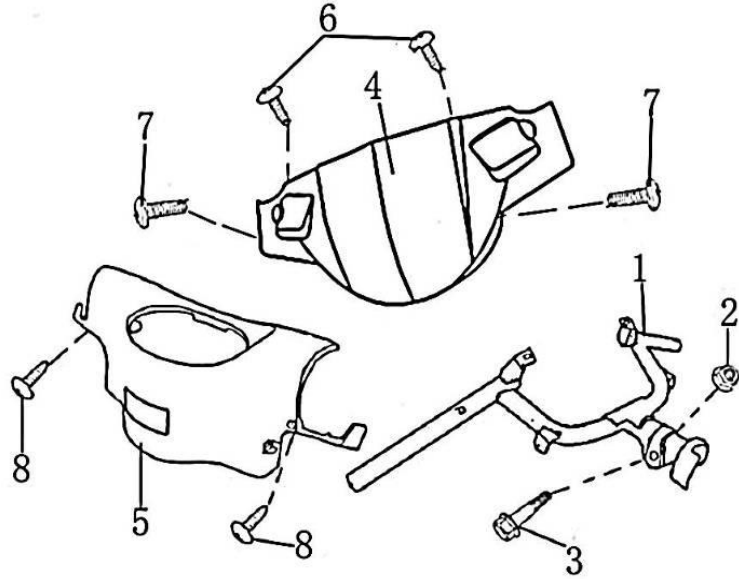

8	GB/T5787-M6×12	Flange Bolt, M6×12
9	GB/T95-φ6	Plain Washer, φ6
10	GB/T93-φ6	Spring Washer, φ6

图 2	车架	Model	JONWAY 50QT-21B
Draft 2	FRAME	Part No.	YYSG05002000

NO.	Part NO.	Description
1	YYSG05002001	Frame
2	YYSG05002002	Engine Mount
3	YYSG05002003	Cushioning Rubber, Engine Mount
4	YYSG05002004	Engine Mount Bolt, M10×1.25×280
5	GB/T6187.2-M10×1.25	Lock Nut, M10×1.25
6	GB/T5789-M10×1.25×60	Flange Bolt, M10×1.25×60
7	YYSG05002006	L. Iron Decorating Cover, Frame
8	YYSG05002007	R. Iron Decorating Cover, Frame
9	GB/T822-M6×12	Screw, M6×12
10	YYSG05002009	Holder, Seat Lock
11	GB/T5789-M6×16	Bolt, M6×16
12	GB/T6177.1-M6	Nut, M6
13	YYSG05002010	Bracket, Horn
14	GB/T5789-M6×30	Bolt, M6×30
15	GB/T6177.1-M6	Nut, M6
16	YYSG05002011	Left Footrest
17	YYSG05002012	Right Footrest
18	YYSG05002013	Footrest Pin
19	YYSG05002014	Clip Pin, Footrest Pin
20	YYSG05002015	Return Spring, Footrest
21	YYSG05002016	Steel Ball, Footrest
22	YYSG05002017	Statutory Inscription Plate
23	GB/T12615	Rivet, Statutory Inscription Plate

图 3	主支架/侧支架	Model	JONWAY 50QT-21B
Draft 3	MAIN / SIDE STAND	Part No.	YYSG05003000

NO.	Part NO.	Description
1	YYSG05003001	Main Stand Assy
2	YYSG05003002	T-Collar, Main Stand
3	GB/T97-φ8	Plain Washer, φ8
4	GB/T91M1.2	Clip Pin
6	YYSG05003003	Side Spring, Main Stand
7	YYSG05003005	Retainer Rubber, Main Stand
8	YYSG05003006	Side Stand Assy
9	YYSG05003007	Spring, Side Stand
10	YYSG05003009	Bolt, Side Stand
11	YYSG05003010	
12	GB/T6177 M6	Flange Nut, M6×16

NO.	Part NO.	Description
1	YYSG05005001	Handle Comp
2	GB/T6187.1-M10	Flange Lock Nut, M10
3	GB/T5789-M10×50	Flange Lock Bolt, M10×50
4	YYSG05005002	Cover Case, Handle Comp
5	YYSG05005003	Case, Meter
6	GB/T845-ST4.2×12	Screw, Tapping ST4.2×12
7	GB/T818-M6×16	Bolt, M6×16
8	GB/T845-ST4.2×16	Screw, Tapping ST4.2×16