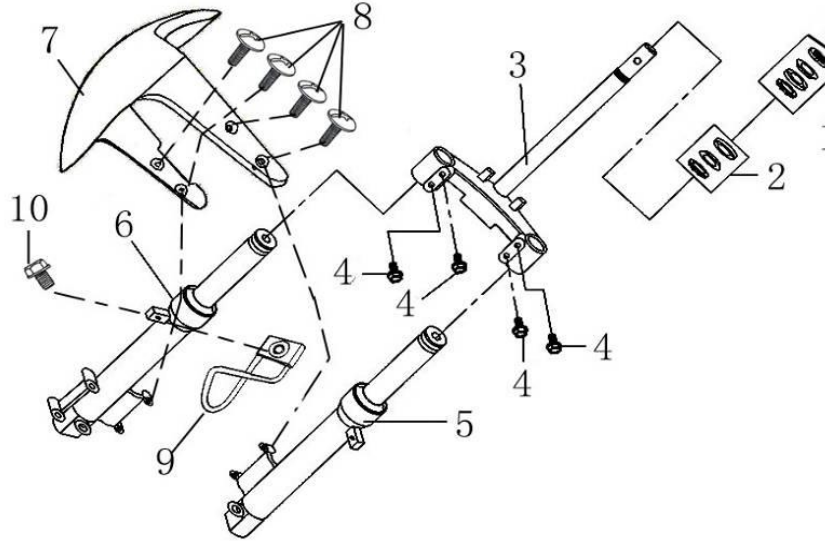

图 8	方向柱/前减震	Model	JONWAY 50QT-21B
Draft 8	STEERING / FRONT SHOCK AB	Part No.	YYSG05008000

NO.	Part NO.	Description
1	YYSG05008001	Top Protrude, Steel Ball Bowl Assy
2	YYSG05008002	Bottom Concave, Steel Ball Bowl Assy
3	YYSG05008003	Lower Bridge Assy, Steer Stem
4	GB/T5789-M8×1.25×40	Bolt, M8×1.25×40
5	YYSG05008004	L. Front Shock Absorber
6	YYSG05008005	R. Front Shock Absorber
7	YYSG05008006	Front Mudguard
8	YYSG05008007	Screw, M6×12
9	YYSG05008008	Clip, Odometer
10	GB/T5789-M6×12	Flange Bolt, M6×12