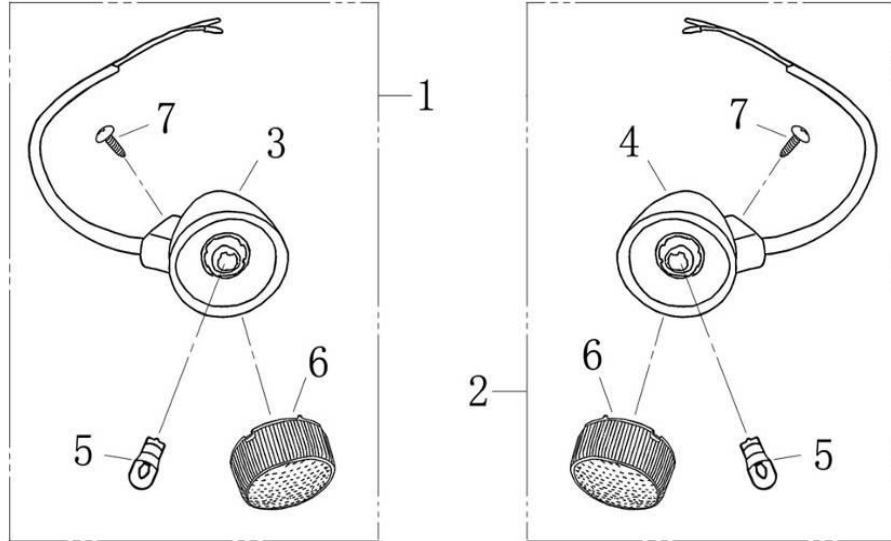

图 23	前转向灯	Model	JONWAY 50QT-21B
Draft 23	FRONT TURNING LIGHT	Part No.	YYSG05023000

NO.	Part NO.	Description
1	YYSG05023001	L. Front Turning Light Assy
2	YYSG05023002	R. Front Turning Light Assy
3	YYSG05023003	Holder, L. Front Turning Light Assy
4	YYSG05023004	Holder, R. Front Turning Light Assy
5	YYSG05023005	Bulb, Front Turning Light 12V10W
6	YYSG05023006	Len, Front Turning Light Assy
7	GB/T845-ST4.8×12	Screw, Tapping ST4.8×12