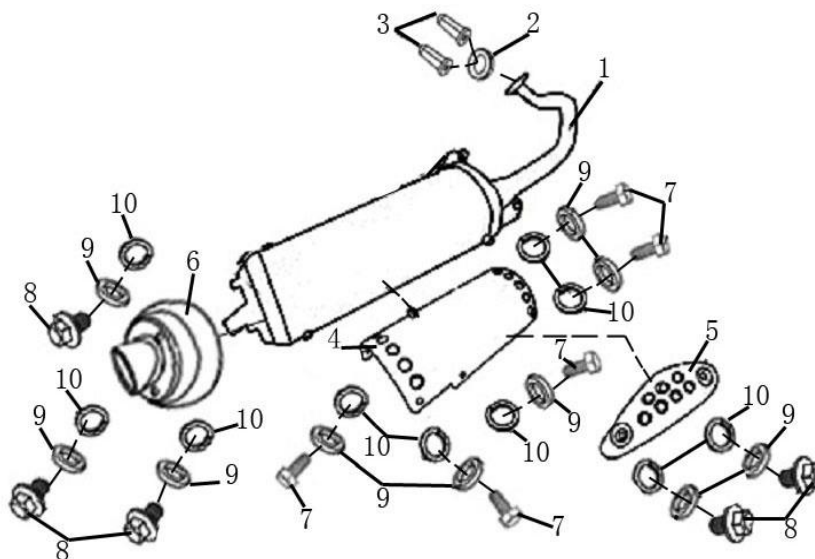

NO.	Part NO.	Description
1	YYSG05001001	Exhaust Muffler
2	YYSG05001002	Washer, Exhaust Outlet
3	YYSG05001003	Cap Nut, M6
4	YYSG05001004	Insulate Plate, Muffler
5	YYSG05001005	Decorating Plate, Muffler
6	YYSG05001006	Tail Insulate Cover, Muffler
7	GB/T5781-M6×12	Hex Bolt, M6×12