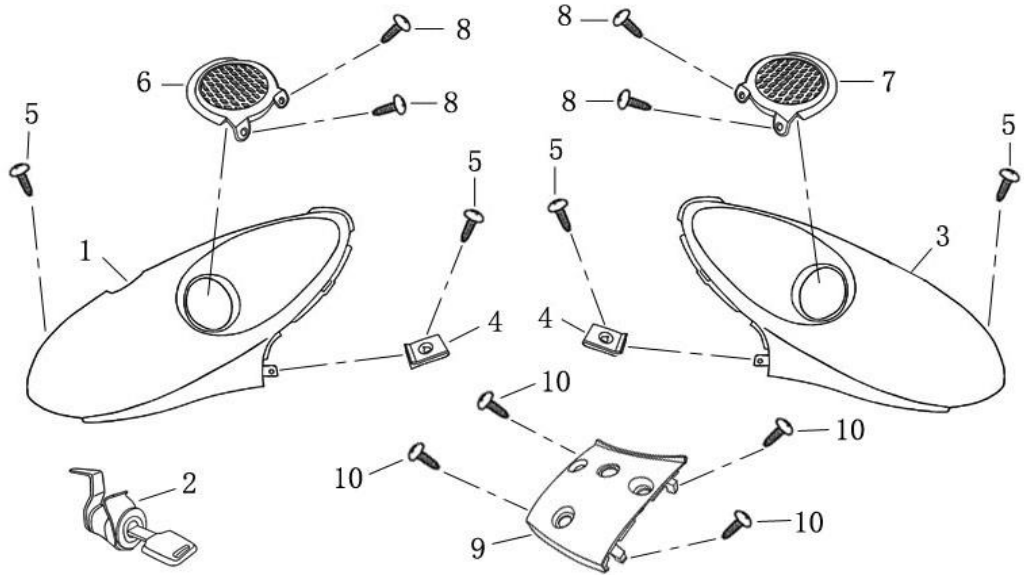

图 16	车体护板	Model	JONWAY 50QT-21B
Draft 16	SIDE & REAR COVERS	Part No.	YYSG05016000

NO.	Part NO.	Description
1	YYSG05016001	L. Decorating Cover
2	YYSG05016002	Lock Assy, Seat
3	YYSG05016003	R. Decorating Cover
4	YYSG05016004	Clamp, 4.2mm
5	GB/T845-ST4.2x16	Screw, Tapping ST4.2x16
6	YYSG05016005	Left Intake Fender
7	YYSG05016006	Right Intake Fender
8	GB/T845-ST4.2x12	Screw, Tapping ST4.2x12
9	YYSG05016007	Rear Central Decorating Cover
10	GB/T845-ST4.2x12	Screw, Tapping ST4.2x12