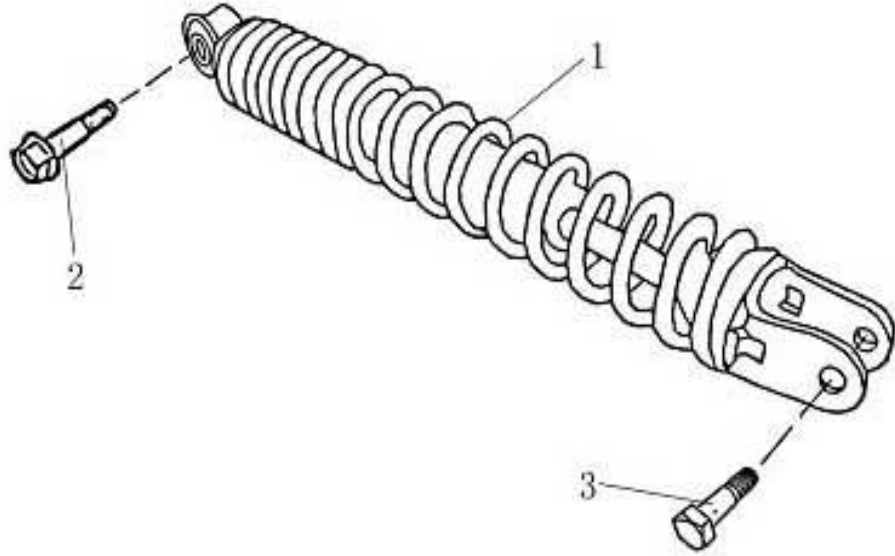

图 18	后减震器	Model	JONWAY 50QT-21B
Draft 18	REAR SHOCK ABSORBER	Part No.	YYSG05018000

NO.	Part NO.	Description
1	YYSG05018001	Rear Shock Absorber Assy
2	GB/T5789-M10×35	Flange Bolt, M10×35
3	GB/T5780-M8×32	Hex Bolt, M8×32