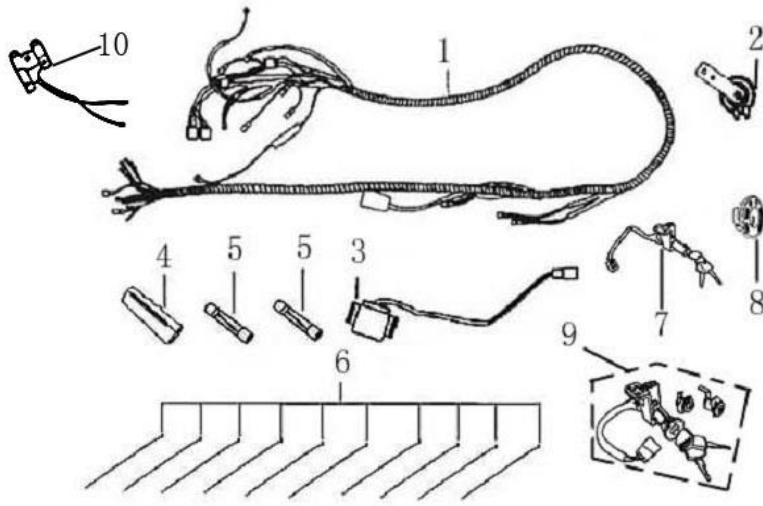

图 19	主电缆	Model	JONWAY 50QT-21B
Draft 19	WIRE HARNESS	Part No.	YYSG05019000

NO.	Part NO.	Description
1	YYSG05019001	Wire Harness
2	YYPT05019002	Horn
3	YYPT05019003	Winker Relay
4	YYPT05019004	Fuse Box
5	YYPT05019005	Fuse 7A
6	YYPT05019006	Strip Set
7	YYSG05019007	Ignition Switch
8	YYSG05019008	Cap, Ignition Switch
9	YYSG05019009	Lock Set
10	YYSG05019010	Discharge Resistance