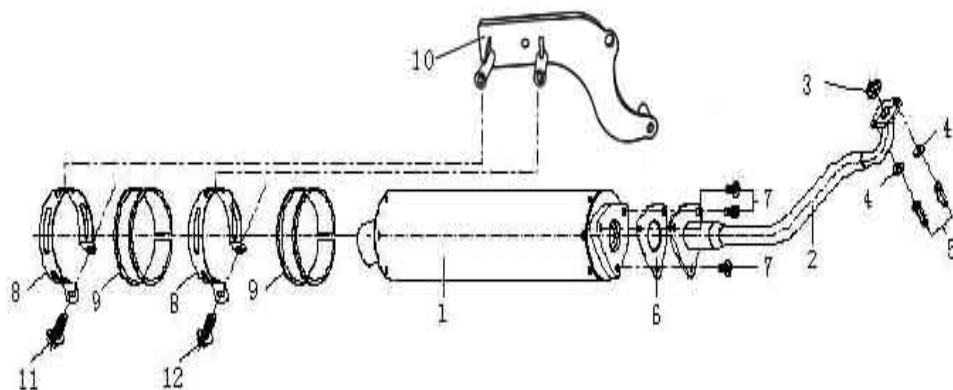

JONWAY 50QT-21B PARTS CATALOGUE

图 1	消声器(铝筒)	Model	JONWAY BRAVER 50
Draft 1	EXHAUST MUFFLER	Part No.	YYB950QT01000

1	YYB950QT-2-01001	Pipe, Exhaust Muffler
2	YYB950QT-2-01002	Front Tube, Exhaust Muffler
3	YYB950QT-2-01003	Washer, Exhaust Outlet
4	GB/T93-φ6	Washer φ6
5	YYB950QT-2-01004	Cap Nut, M6
6	YYB950QT-2-01005	Asbestos Gasket, Muffler
7	GB/T5789-M8×16	Flange Bolt, M8×16
8	YYB950QT-2-01006	Fixing Ring, Muffler
9	YYB950QT-2-01007	Rubber Cushion Strip, Muffler Fixing Ring
10	YYB950QT-2-01008	Connecting Plate, Engine
11	GB/T5789-M8×40	Flange Bolt, M8×40
12	GB/T5789-M8×50	Flange Bolt, M8×50

图 1	消声器 (铁筒)	Model	JONWAY 50QT-21B
Draft 1	EXHAUST MUFFLER	Part No.	YYSG05001000