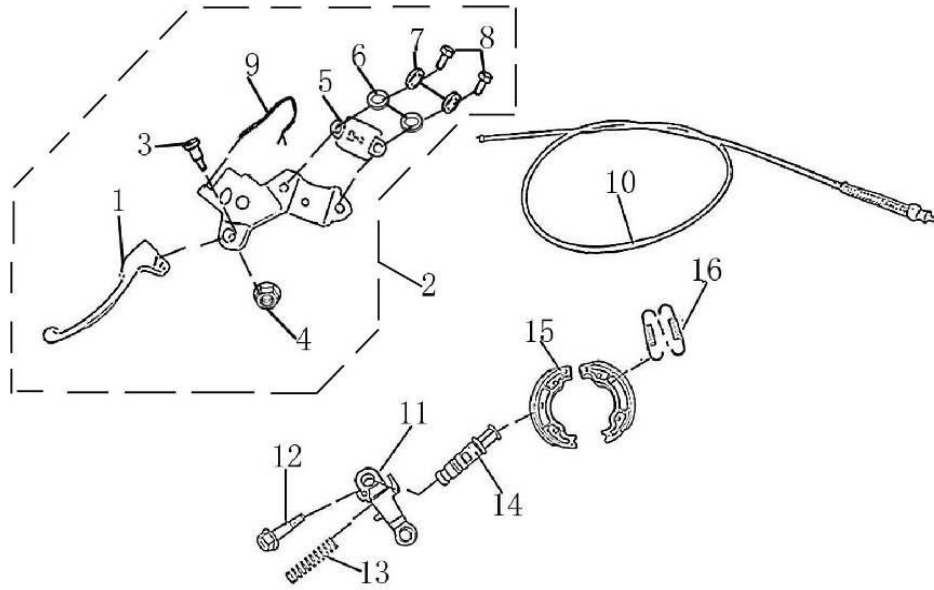

图 12	后制动组合	Model	JONWAY 50QT-21B
Draft 12	REAR BRAKE ASSY	Part No.	YYSG05012000

NO.	Part NO.	Description
1	YYSG05012001	Lever, Left Handle
2	YYSG05012002	Fixing Holder Assy, Left Handle Lever
3	YYSG05012003	Bolt, Rear Brake Lever
4	GB/T6184-M6	Flange Lock Nut, M6
5	YYSG05012004	Fixing Block, L. Handle Lever
6	YYSG05012005	Spring Washer
7	GB/T95-φ6	Plain Washer φ6
8	GB/T5789-M6×30	Flange Bolt, M6×30
9	YYSG05012006	Switch, Rear Brake
10	YYSG05012007	Cable, Rear Brake
11	YYSG05012008	Rocker Arm, Rear Brake
12	GB/T5789-M6×30	Flange Bolt, M6×30
13	YYSG05012009	Return Spring, Rear Brake Rocker Arm
14	YYSG05012010	Camshaft, Rear Brake
15	YYSG05012011	Rear Brake Shoe Set
16	YYSG05012012	Return Spring, Rear Brake Shoe