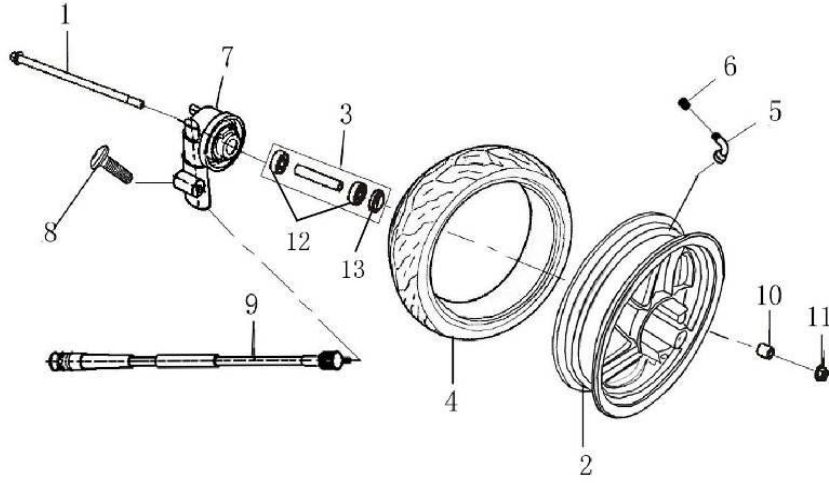

图 9	前轮	Model	JONWAY 50QT-21B
Draft 9	FRONT WHEEL	Part No.	YYSG05009000

NO.	Part NO.	Description
1	YYSG05009001	Axle, Front Wheel, M12×250
2	YYSG05009002	Rim, Front Wheel 2.75×12
3	YYSG05009003	Separate Collar Set, Front Wheel Axle
4	YYSG05009004	Tyre, Front Wheel 4.00-12
5	YYSG05009005	Tubeless Valve
6	YYSG05009006	Cap, Tubeless Valve
7	YYSG05009007	Count Gear Box, Odometer
8	GB/T819.1-M5×16	Screw, M5×16
9	YYSG05009008	Cable, Odometer
10	YYSG05009009	Collar, $\phi 12 \times \phi 20 \times 13$
11	GB/T6187.1-M12	Flange Lock Nut, M12
12	YYSG05009010	Bearing 6301RS
13	YYSG05009011	Oil Seal, $\phi 50 \times \phi 40 \times 5$