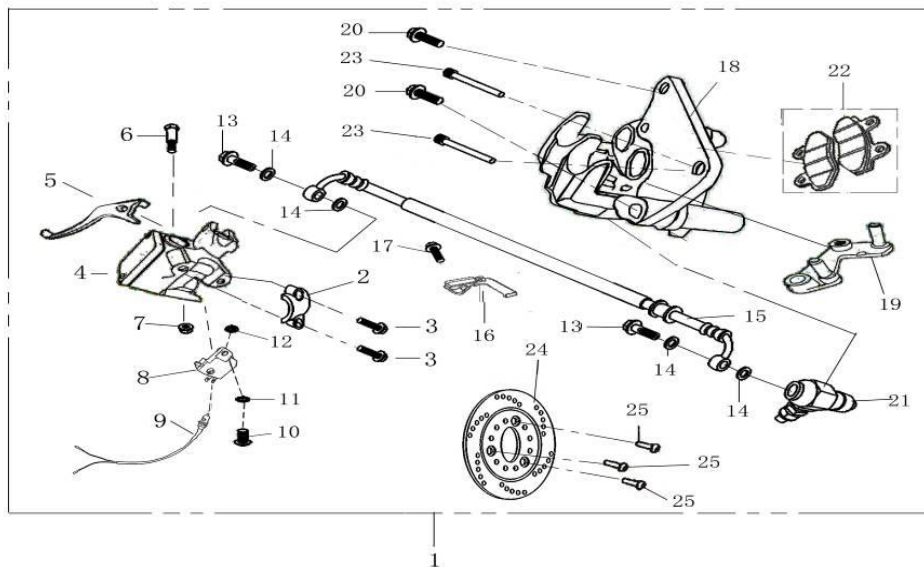

图 10	前液压制动器	Model	JONWAY 50QT-21B
Draft 10	FRONT HYDRAULIC BRAKE	Part No.	YYSG05010000

NO.	Part NO.	Description
1	YYSG05010001	Front Hydraulic Brake System
2	YYSG05010002	Cap, Front Hydraulic Cylinder
3	GB/T5789-M6×22	Flange Bolt, M6×22
4	YYSG05010003	Front Hydraulic Cylinder Comp
5	YYSG05010004	Lever, Right Handle
6	YYSG05010005	Bolt, Front Brake Lever
7	GB/T6187.1-M6	Flange Lock Nut, M6
8	YYSG05010006	Switch, Front Brake
9	YYSG05010007	Wire Cable, Front Brake Switch
10	GB/T818-M4×12	Screw, M4×12
11	GB/T95-φ4	Plain Washer, φ4
12	GB/T93-φ4	Spring Washer, φ4
13	YYSG05010008	Connect Bolt, Hose, Front Brake
14	YYSG05010009	Copper Washer
15	YYSG05010010	Hydraulic Hose, Front Brake
16	YYSG05010011	Clip, Front Hydraulic Hose
17	GB/T5789-M6×12	Flange Bolt, M6×12
18	YYSG05010012	Caliper Comp, Front Brake
19	YYSG05010013	Bracket, Front Brake Caliper Comp
20	GB/T5789-M8×25	Flange Bolt, M8×25
21	YYSG05010014	ABS Assy
22	YYSG05010015	Brake Plate Assy, Front Brake
23	YYSG05010016	Bolt, Brake Plate Assy, Front Brake
24	YYSG05010017	Brake Disc. Assy, Front Wheel
25	YYSG05010018	Inner Hex Bolt, M8×25