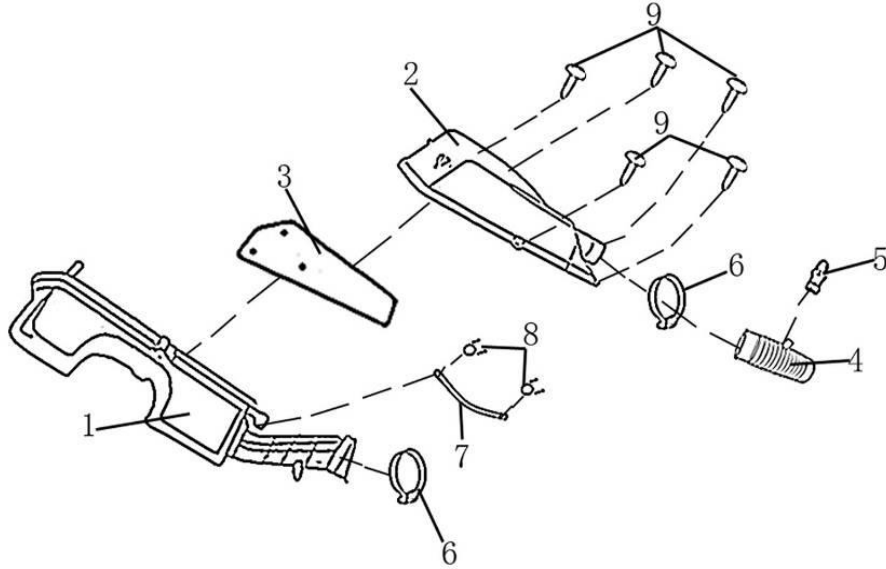

图 27	空滤器	Model	JONWAY 50QT-21B
Draft 27	AIR CLEANER	Part No.	YYSG05027000

NO.	Part NO.	Description
1	YYSG05025001	Body, Air Cleaner
2	YYSG05025002	Cover, Air Cleaner
3	YYSG05025003	Filter Core
4	YYSG05025004	Breather Tube
5	YYSG05025005	Joint, Breather Tube
6	YYSG05025006	Fixing Ring
7	YYSG05025007	Overflow Oil Tube
8	YYSG05025008	Clip
9	GB/T845-ST4.8×12	Screw, Tapping ST4.8×16