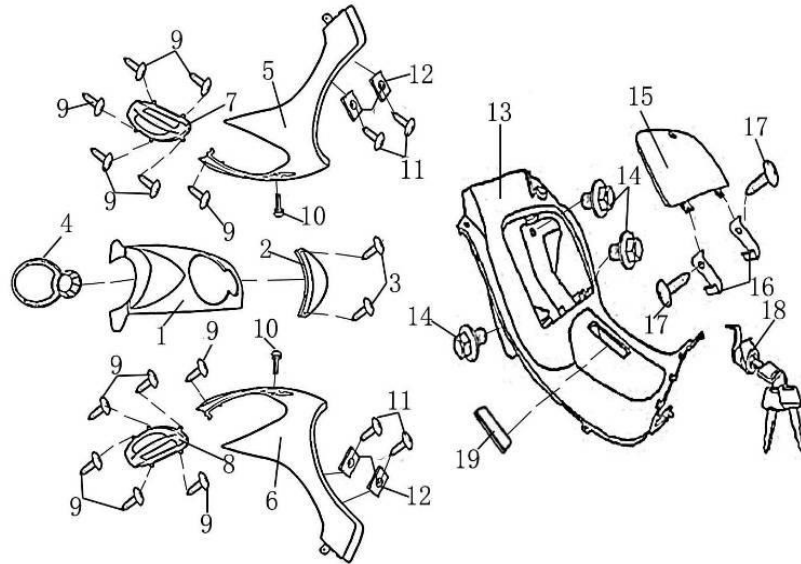

图 14	前面罩/前护条/工具箱	Model	JONWAY 50QT-21B
Draft 14	FRONT COVER, SHIELD & LUGGAGE CARRIER	Part No.	YYSG05014000

NO.	Part NO.	Description
1	YYSG05014001	Front Cover
2	YYSG05014002	Decorating Small Cap, Front Cover
3	GB/T845-ST4.2×12	Screw, Tapping ST4.2×12
4	YYSG05014003	Net Cover
5	YYSG05014004	Left Front Shield
6	YYSG05014005	Right Front Shield
7	YYSG05014006	Left Intake Fender
8	YYSG05014007	Right Intake Fender
9	GB/T845-ST4.2×12	Screw, Tapping ST4.2×12
10	GB/T9074.1-M5×16	Screw with Washer, M5×16
11	GB/T845-ST4.8×16	Screw, Tapping ST4.8×16
12	YYSG05014008	Clamp, M6
13	YYSG05014009	Front Luggage Carrier
14	GB/T9074.14-M6×16	Bolt with Washer, M6×16
15	YYSG05014010	Cover, Front Luggage Carrier
16	YYSG05014011	Rocker Arm, Front Luggage Carrier
17	GB/T845-ST4.2×12	Screw, Tapping ST4.2×12
18	YYSG05014012	Lock Assy, Front Luggage Carrier Cover
19	YYSG05014013	Cover, Chassis No.